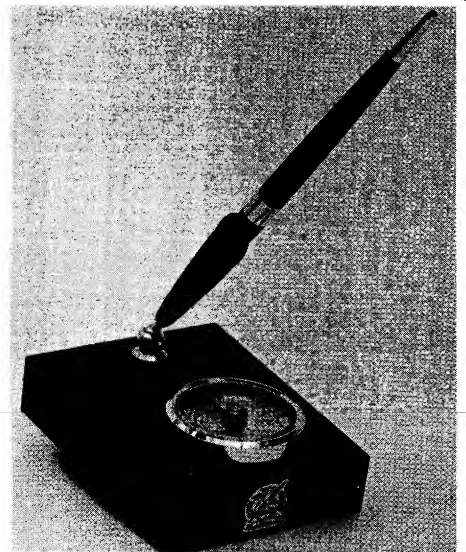

34TF PEN BASE THERMOMETER